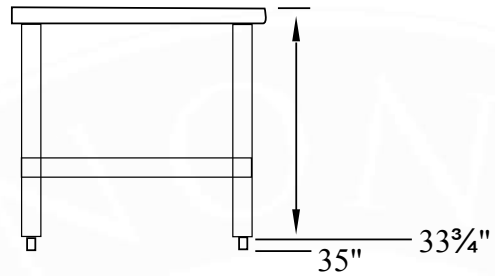

Item# _____
Project: _____
Qty: _____

Work Table Economy Series Stainless Steel 18 Gauge

Features

- 430 series stainless steel top, 18 gauge
- Galvanized under shelf, 18 gauge
- Bullnosed edge
- Galvanized legs with plastic feet inserts
- Flat top with "Bull Nose" edge

Cannonware Products
www.cannonware.com

Phone:(800).768.5953

Fax:(800).976.1299

Cannonware Products

Item# _____
Project: _____
Qty: _____

February 2009

Work Table Economy Series Stainless Steel 18 Gauge

Model

Size

Weight/lbs

(Shipping)

T3024CWP-4	30" x 24"	33
T3030CWP-4	30" x 30"	43
T3036CWP-4	30" x 36"	46
T3048CWP-4	30" x 48"	57
T3060CWP-4	30" x 60"	68

Cannonware Products
www.cannonware.com

Phone: (800).768.5953