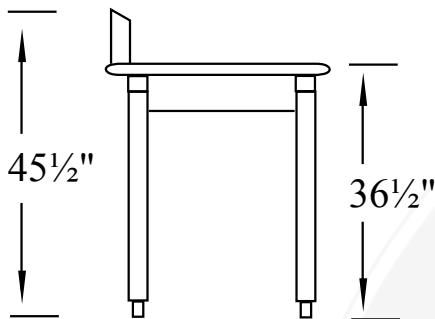

Item# _____
Project: _____
Qty: _____

Soiled Dish Table

Left

Right

Size

Weight/lbs

(Shipping)

DDT36L-CWP

DDT36R-CWP

36"

39

DDT48L-CWP

DDT48R-CWP

48"

48

DDT60L-CWP

DDT60R-CWP

60"

55

DDT72L-CWP

DDT72R-CWP

72"

63

*Specify wall or deck mount faucet

*S/S legs optional

*Standard bowl size 20¹/₄" x 20¹/₄"

Cannonware Products
www.cannonware.com

Phone: (800).768.5953

Fax: (800).976.1299

304
Stainless Steel

Cannonware Products