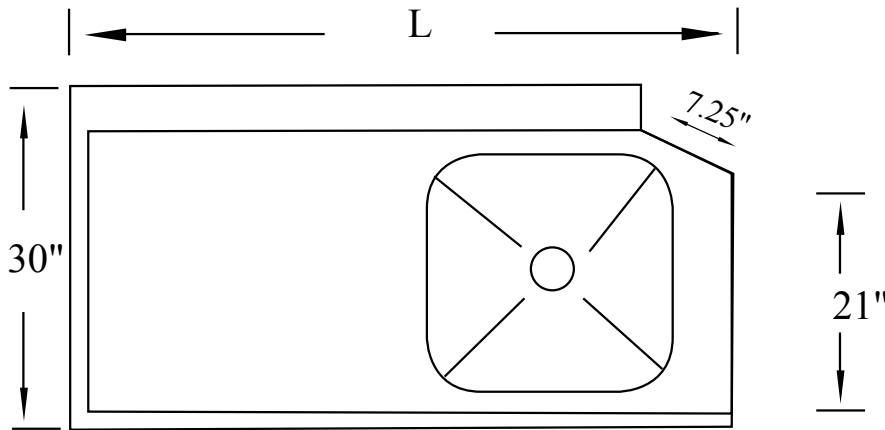

Item# _____
Project: _____
Qty: _____

Soiled Dish Table

Left

Right

Size

Weight/lbs

(Shipping)

DDT36L-CWP

DDT36R-CWP

36"

39

DDT48L-CWP

DDT48R-CWP

48"

48

DDT60L-CWP

DDT60R-CWP

60"

55

DDT72L-CWP

DDT72R-CWP

72"

63

*Specify wall or deck mount faucet

*S/S legs optional

*Standard bowl size 20¹/₄" x 20¹/₄"

Cannonware Products
www.cannonware.com

Phone: (800).768.5953

Fax: (800).976.1299

304
Stainless Steel

Cannonware Products