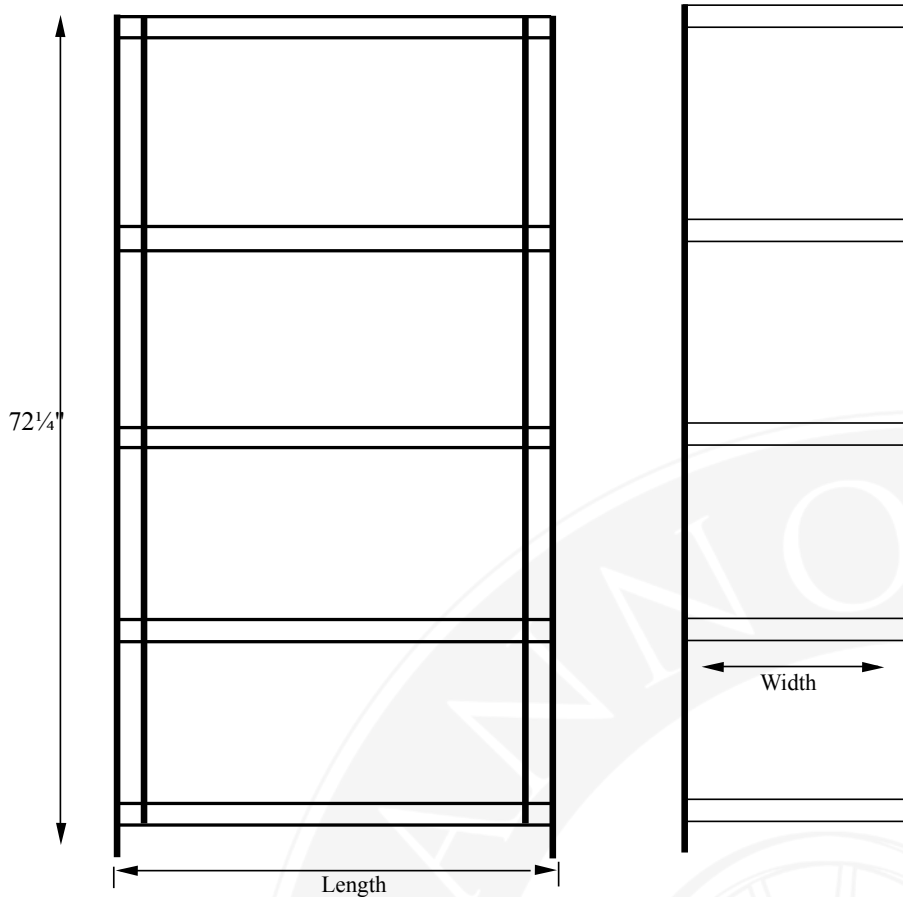

Item# _____
Project: _____
Qty: _____

Light Duty Shelving Kit

Only available in Silver Epoxy

Features

- Electro Statically Applied Powder Epoxy Coating
- Thermal Cured Hard Satin Gloss Finish
- Load Capacity Up To 400 lbs Per Shelf

Cannonware Products
www.cannonware.com

Phone:(800).768.5953

Fax:(800).976.1299

Cannonware Products

Item# _____
 Project: _____
 Qty: _____

Light Duty Shelving Kits

Kits Consist of: 5 Shelves and 4 Ready to Assemble Posts.

Model

Size

Weight/lbs

(L x D x H)

(Shipping)

LDK1836-CWP
 LDK1848-CWP
 LDK2436-CWP
 LDK2448-CWP

18" x 36"
 18" x 48"
 24" x 36"
 24" x 48"

44
 53
 56
 72