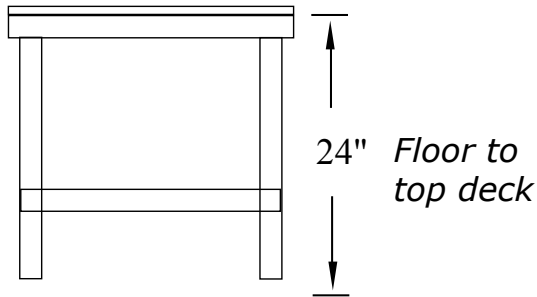

Item# _____
Project: _____
Qty: _____

Equipment Stands Stainless Steel 16 Gauge

Features

- 304 series stainless steel top, 16 gauge
- 430 series stainless steel under shelf, 18 gauge
- 1 5/8" stainless steel legs with adjustable stainless steel foot
- 1" turn up on 3 sides

Cannonware Products
www.cannonware.com

Phone: (800).768.5953

Fax: (800).976.1299

Cannonware Products

Item# _____
 Project: _____
 Qty: _____

Equipment Stands Stainless Steel 16 Gauge

Model	Size	Weight/lbs
ESS2424H-CWP	24" x 24"	24
ESS2436H-CWP	24" x 36"	42
ESS2448H-CWP	24" x 48"	60
ESS2460H-CWP	24" x 60"	78
ESS2472H-CWP	24" x 72"	96
ESS3024H-CWP	30" x 24"	37
ESS3036H-CWP	30" x 36"	55
ESS3048H-CWP	30" x 48"	73
ESS3060H-CWP	30" x 60"	91
ESS3072H-CWP	30" x 72"	109