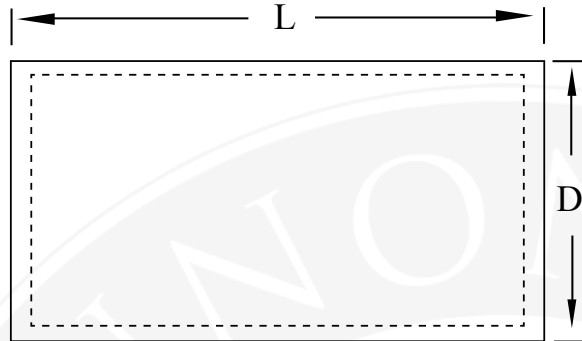

Item# _____
Project: _____
Qty: _____

Equipment Stands Stainless Steel 16 Gauge

Features

- 304 series stainless steel top, 16 gauge
- 430 series stainless steel under shelf, 18 gauge
- 1 5/8" stainless steel legs with adjustable stainless steel foot
- 1" turn up on 3 sides

Cannonware Products
www.cannonware.com

Phone: (800).768.5953

Fax: (800).976.1299

Cannonware Products

Item# _____
 Project: _____
 Qty: _____

Equipment Stands Stainless Steel 16 Gauge

Model	Size	Weight/lbs
ESS2424H-CWP	24" x 24"	24
ESS2436H-CWP	24" x 36"	42
ESS2448H-CWP	24" x 48"	60
ESS2460H-CWP	24" x 60"	78
ESS2472H-CWP	24" x 72"	96
ESS3024H-CWP	30" x 24"	37
ESS3036H-CWP	30" x 36"	55
ESS3048H-CWP	30" x 48"	73
ESS3060H-CWP	30" x 60"	91
ESS3072H-CWP	30" x 72"	109