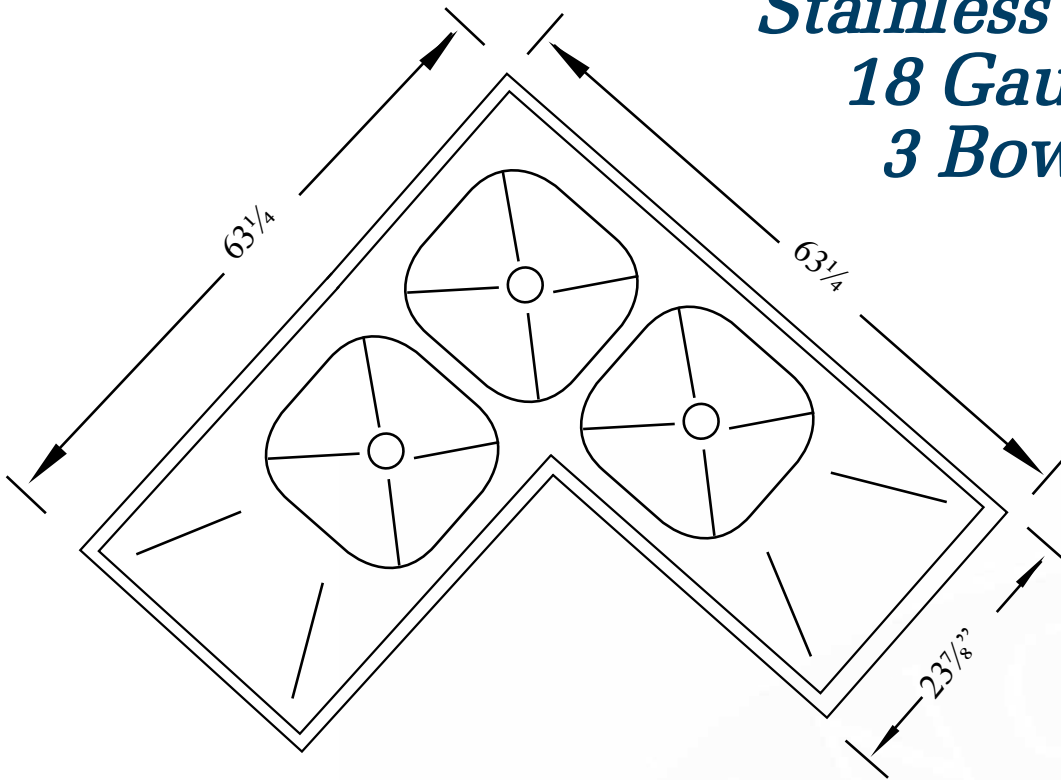

Item# _____
Project: _____
Qty: _____

Economy Corner Sink Stainless Steel 18 Gauge 3 Bowl

Features

- 304 series stainless steel
- 18 gauge construction
- Stainless steel gussets
- 14" deep bowls welded together
- 11½" backsplash (11¾" from deck to tile edge)
- Galvanized legs with adjustable feet
- Basket strainers included

Cannonware Products
www.cannonware.com

Phone:(800).768.5953

Fax:(800).976.1299

304
Stainless Steel

Cannonware Products

Item# _____
 Project: _____
 Qty: _____

February 2009

Economy Corner Sink Stainless Steel 18 Gauge 3 Bowl

Cannonware Products

| Model | Bowl Size | Drain Boards | Overall Length | Weight/lbs (Shipping) |
|-----------------|------------------|---------------------|-----------------------|---------------------------------|
| E3CWP18182-24-C | 18" x 18" | Two 24" | 63 1/4" | 100 |