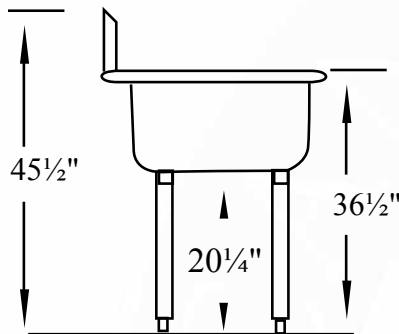

Item# _____
Project: _____
Qty: _____

Economy Corner Sink Stainless Steel 18 Gauge 3 Bowl

Features

- 304 series stainless steel
- 18 gauge construction
- Stainless steel gussets
- 14" deep bowls welded together
- 11½" backsplash (11¾" from deck to tile edge)
- Galvanized legs with adjustable feet
- Basket strainers included

Cannonware Products
www.cannonware.com

Phone:(800).768.5953

Fax:(800).976.1299

304
Stainless Steel

Cannonware Products

Item# _____
 Project: _____
 Qty: _____

February 2009

Economy Corner Sink Stainless Steel 18 Gauge 3 Bowl

Cannonware Products

| Model | Bowl Size | Drain Boards | Overall Length | Weight/lbs (Shipping) |
|-----------------|------------------|---------------------|-----------------------|---------------------------------|
| E3CWP18182-24-C | 18" x 18" | Two 24" | 63 1/4" | 100 |