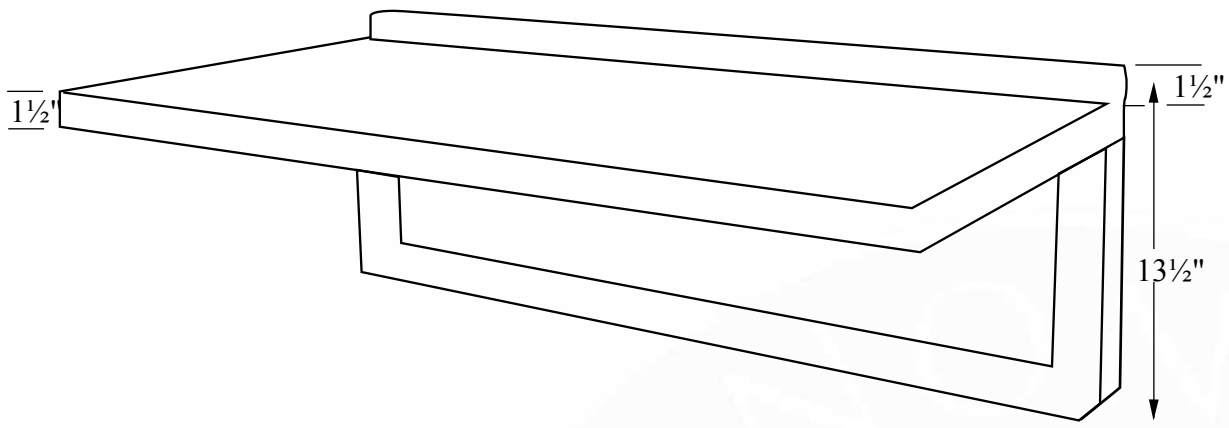

Item# _____
Project: _____
Qty: _____

February 2009

Solid Aluminum Wall Shelf with Pot Hook Bar

Cannonware Products

Model

Size

Weight/lbs

(Shipping)

CWP-ASWS-1836	18 x 36	13
CWP-ASWS-1848	18 x 48	16
CWP-ASWS-1860	18 x 60	20
CWP-PH-SS	S/S pot hook (sold separately)	.5

Cannonware Products
www.cannonware.com

Phone: (800).768.5953

Fax: (800).976.1299