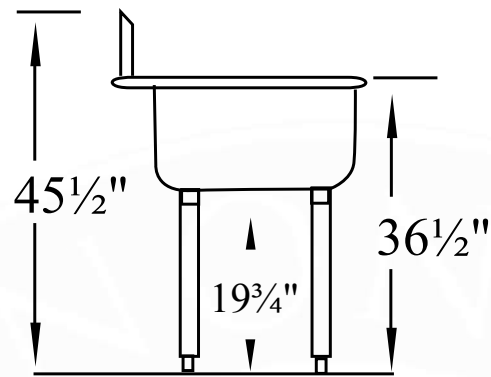

## Features

- 304 series stainless steel
- 16 gauge construction
- Stainless steel gussets
- 14" deep bowls
- 10½" backsplash (11¾" from deck to tile edge)
- Galvanized legs with adjustable feet
- Basket strainers included

# Heavy Duty Sink Stainless Steel 16 Gauge 3 Bowl

Cannonware Products

<b>Model</b>	<b>Bowl Size</b> (L x W)	<b>Drain Boards</b>	<b>Size</b>	<b>Weight/lbs</b> (Shipping)
1CWPH1818	18" x 18"	None	24" x 23"	62
1CWPH1818L-18	18" x 18"	18" Left	24" x 38"	70
1CWPH1818R-18	18" x 18"	18" Right	24" x 38"	70
1CWPH18182-18	18" x 24"	Two 18"	30" x 54"	100
1CWPH1824	18" x 24"	None	30" x 23"	65
1CWPH1824L-18	18" x 24"	18" Left	30" x 39"	78
1CWPH1824R-18	18" x 24"	18" Right	30" x 39"	74
1CWPH1824L-24	18" x 24"	24" Left	30" x 46"	78
1CWPH1824R-24	18" x 24"	24" Right	30" x 46"	78
1CWPH18242-24	18" x 24"	Two 24"	30" x 66"	86