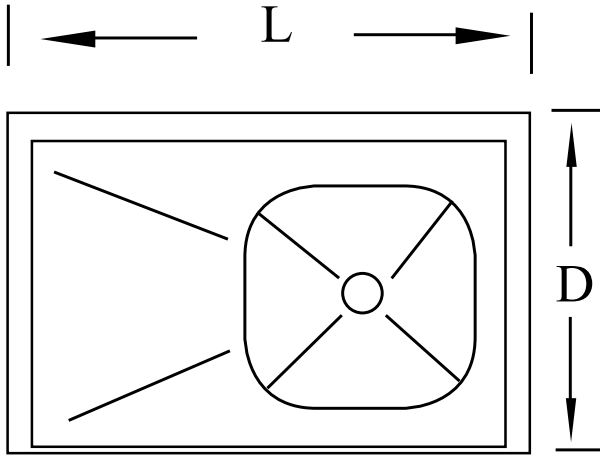

## Features

- 304 series stainless steel
- 16 gauge construction
- Stainless steel gussets
- 14" deep bowls
- 10½" backsplash (11¾" from deck to tile edge)
- Galvanized legs with adjustable feet
- Basket strainers included

# Heavy Duty Sink Stainless Steel 16 Gauge 3 Bowl

Cannonware Products

<b>Model</b>	<b>Bowl Size</b> (L x W)	<b>Drain Boards</b>	<b>Size</b>	<b>Weight/lbs</b> (Shipping)
1CWPH1818	18" x 18"	None	24" x 23"	62
1CWPH1818L-18	18" x 18"	18" Left	24" x 38"	70
1CWPH1818R-18	18" x 18"	18" Right	24" x 38"	70
1CWPH18182-18	18" x 24"	Two 18"	30" x 54"	100
1CWPH1824	18" x 24"	None	30" x 23"	65
1CWPH1824L-18	18" x 24"	18" Left	30" x 39"	78
1CWPH1824R-18	18" x 24"	18" Right	30" x 39"	74
1CWPH1824L-24	18" x 24"	24" Left	30" x 46"	78
1CWPH1824R-24	18" x 24"	24" Right	30" x 46"	78
1CWPH18242-24	18" x 24"	Two 24"	30" x 66"	86